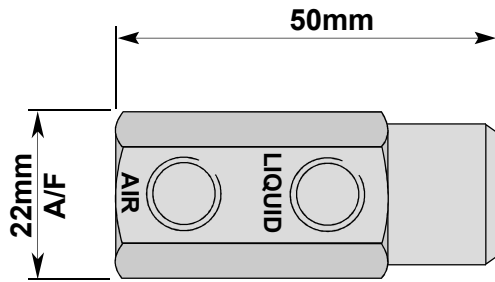

**DOUBLE REAR**  
NA-RR

**DOUBLE SIDE**  
NA-SS

**SIDE & REAR**  
NA-SR

**SIDE & REAR WITH NECK MOUNT**  
NA-SR-NM

**45° DOUBLE SIDE**  
NA-SS-45

All Air and Liquid Ports are 1/8"BSPP