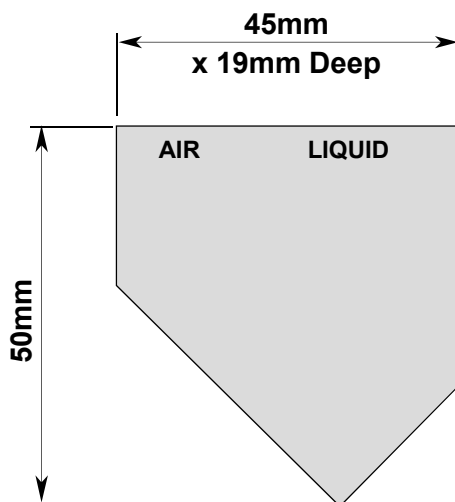

**DOUBLE REAR**  
NA-RR

**DOUBLE SIDE**  
NA-SS

**SIDE & REAR**  
NA-SR

**SIDE & REAR WITH NECK MOUNT**  
NA-SR-NM

**45° DOUBLE SIDE**  
NA-SS-45

All Air and Liquid Ports are 1/8"BSPP