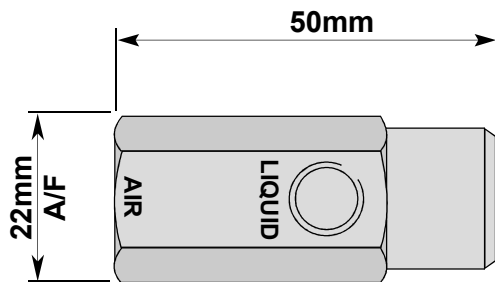

**DOUBLE REAR**  
NA-RR

**DOUBLE SIDE**  
NA-SS

**SIDE & REAR**  
NA-SR

**SIDE & REAR WITH NECK MOUNT**  
NA-SR-NM

**45° DOUBLE SIDE**  
NA-SS-45

All Air and Liquid Ports are 1/8"BSPP