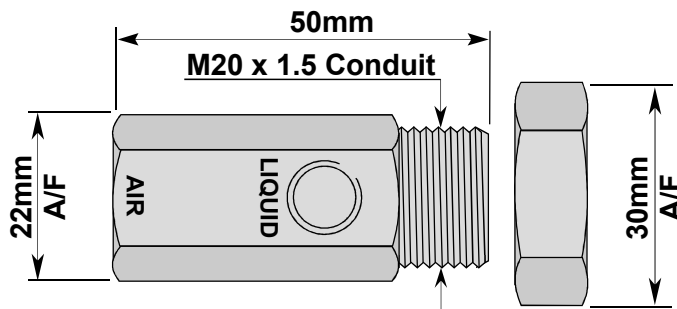

**DOUBLE REAR**  
NA-RR

**DOUBLE SIDE**  
NA-SS

**SIDE & REAR**  
NA-SR

**SIDE & REAR WITH NECK MOUNT**  
NA-SR-NM

**45° DOUBLE SIDE**  
NA-SS-45

All Air and Liquid Ports are 1/8"BSPP