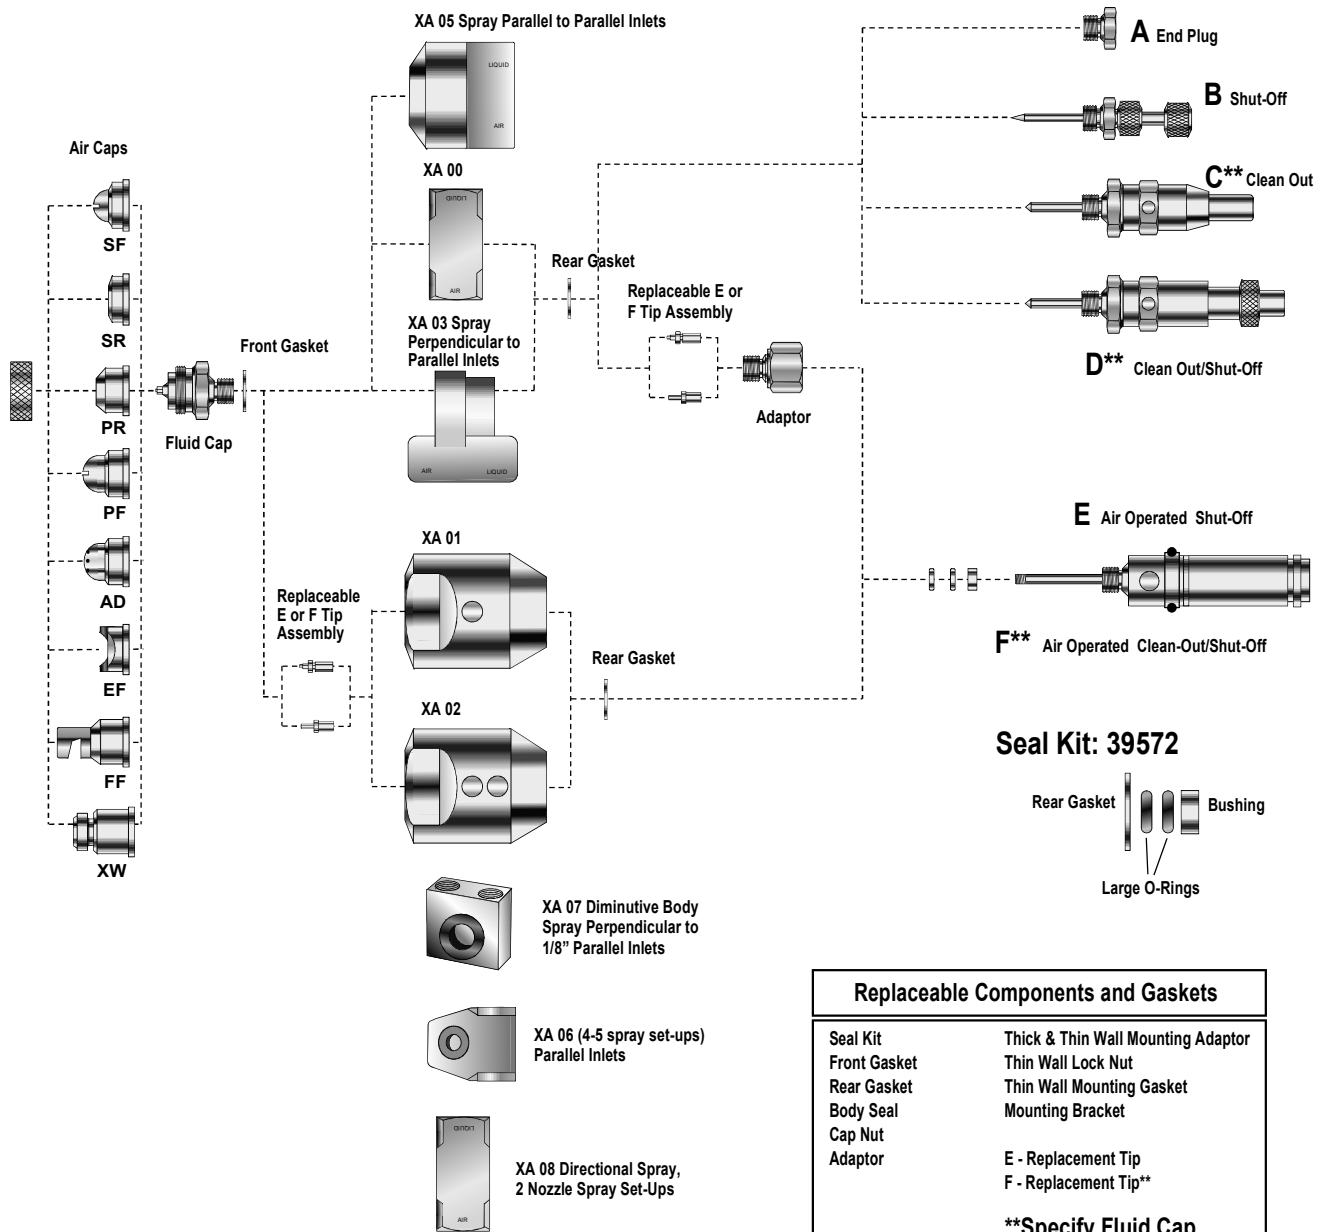

## Spray Set-Up

## Body Styles and Seals

## TO ORDER

specify pipe size, body style, spray set-up number, hardware & mounting assemblies and material

### Spray Set-Up Number

1/4 XA 01 PR 250 E 01 12

Sizes and Series			
1/8" B, 1/4" B, 1/2" B-BSP	1/8", 1/4", 1/2" - NPT		
Body Styles			
00	01	02	03
Air Cap Style			
SF	SR	PR	PF
AD	EF	FF	XW

Extension Size					
12"					
Mounting Hardware					
01	02	03			
Hardware Assemblies					
A	B	C	D	E	F
Combination Number					
050	100	150	200	250	300
350	400				